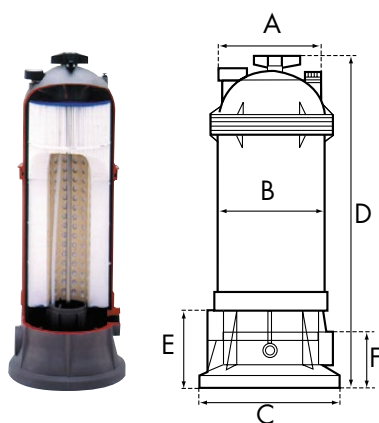

StarClear™ / StarClear™ Plus

5

EFFICIENT FILTRATION FOR SMALL POOLS

- **Very fine filtration (between 20 and 25 microns)**
- **Easy maintenance**
- **Compact design**
- **Small capacity:** suitable for spas, small pools or above-ground pools

Replacement cartridges

Easy to clean

Star Clear™ filter cross section

	Flow rate	Filtration Surface	In/Out	Weight empty	Dimensions						Item
					A	B	C	D	E	F	
STARCLEAR™ FILTER	5.7 m³/h	2.3 m²	1.5"	6 kg	235 mm	203 mm	267 mm	508 mm	117 mm	57 mm	C250EURO
	11.3 m³/h	4.6 m²	1.5"	8 kg	235 mm	203 mm	267 mm	749 mm	117 mm	57 mm	C500EURO
STARCLEAR™ PLUS FILTER	17.0 m³/h	7 m²	1.5"	12 kg	286 mm	267 mm	330 mm	745 mm	140 mm	89 mm	C751EURO
	20.4 m³/h	8.4 m²	1.5"	12 kg	286 mm	267 mm	330 mm	746 mm	140 mm	89 mm	C900EURO
	27.2 m³/h	11.2 m²	1.5"	13 kg	286 mm	267 mm	330 mm	902 mm	140 mm	89 mm	C1200EURO
	39.7 m³/h	16.3 m²	2"	15 kg	286 mm	267 mm	330 mm	1009 mm	140 mm	89 mm	C17502EURO

Important: Algacides based on quaternary ammonium, PHMB and flocculents are incompatible with the cartridge filters.

	Diameter ø	Height	Qty required	For	Item	For	Item
178 mm	247 mm	1	C250EURO	CX250RE	C0250EURO	CX0250RE	
178 mm	359 mm	1	C400	CX410RE	C0400	CX0410RE	
178 mm	494 mm	1	C500EURO	CX500RE	C0500EURO	CX0500RE	
178 mm	498 mm	1	C550	CX550RE	C0550	CX0550RE	
178 mm	748 mm	1	C750	CX750RE	C0750	CX0750RE	
230 mm	441 mm	1	C751	CX760RE	C0751	CX0760RE	
216 mm	441 mm	1	C800EURO	CX800RE	C0800EURO	CX0800RE	
216 mm	589 mm	1	C1100EURO	CX1100RE	C1100EURO	CX1100RE	
178 mm	494 mm	4	C3000EURO	CX580XRE	C3000EURO	CX0580XRE	
178 mm	641 mm	4	C4000EURO	CX880XRE	C4000EURO	CX0880XRE	
230 mm	441 mm	1	C900EURO	CX900RE	C0900EURO	CX0900RE	
230 mm	589 mm	1	C1200EURO	CX1200RE	C1200EURO	CX1200RE	
230 mm	724 mm	1	C17502EURO	CX1750RE	C17502EURO	CX1750RE	